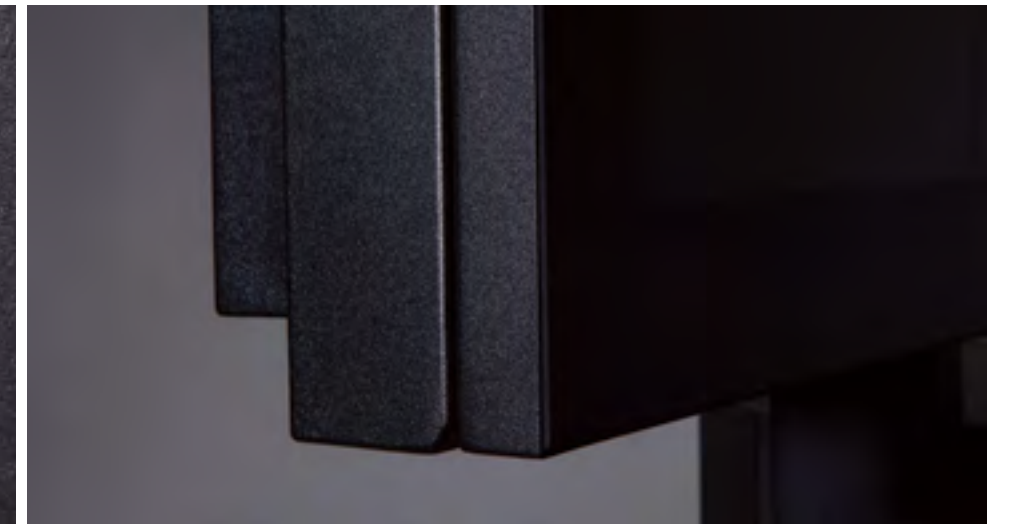

AND MORE

- Metal / Aluminium / Stainless Housing
- Front Full Glass & Black Colored
- Size / 65" 75" 86"
- X64 Windows PC
- Option - Open frame + Interior

SOUND THRILLS

STATE OF ART TECHNOLOGY

Ultra Bright 3,000 nits