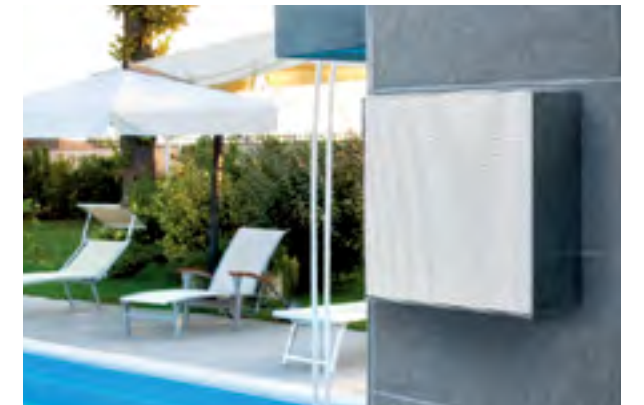

SOUND THRILLS